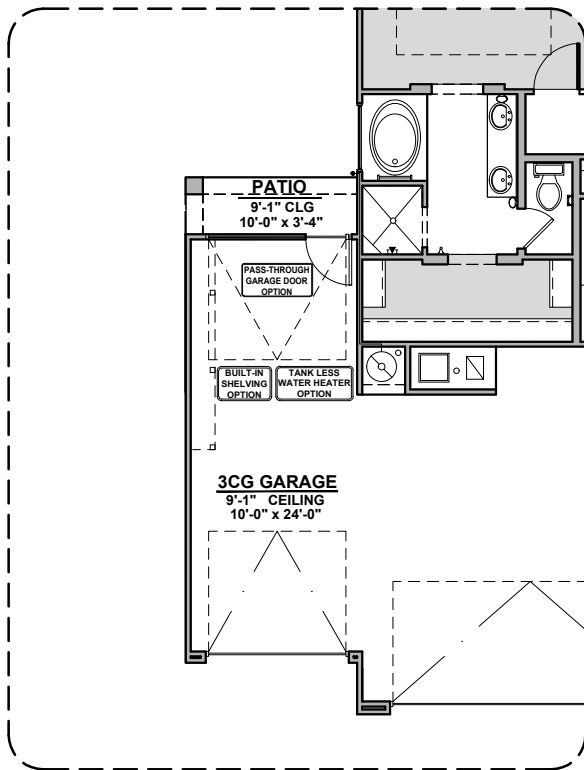

**Extended Patio**

**Stacking in Addition to Standard Door**  
\*EXTENDED PATIO HAS TO BE SELECTED

**Stacking Door Ilo Standard Door**  
\*EXTENDED PATIO HAS TO BE SELECTED

# Shalem

1,473 Square Feet

Community: Painted Desert

LOW VOLTAGE LEGEND	
LOGO	DESCRIPTION
	CABLE TV
	CAT 5 DATA

3rd Car Garage

3CG Spanish Colonial (A)

3CG Tuscan (B)