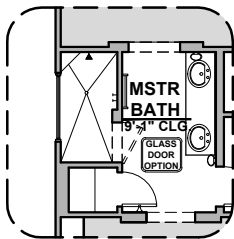

# Shalem Options

1,473 Square Feet

Community: Painted Desert

LOW VOLTAGE LEGEND	
LOGO	DESCRIPTION
	CABLE TV
	CAT 5 DATA

**Deluxe Glass Shower**

**Ceiling Beam Treatment**

**Fireplace**

**Contemporary Fireplace**

**Tub w/ Glass Shower**

**Center Hinge ILO Sliding Glass Door**

**Tankless Water Heater**

**Traditional Fireplace**

**Deluxe Tile Shower**

**Barn Door**

**Bath 2 Shower**

**Gourmet Kitchen**

**Extended Patio**

**Stacking in Addition to Standard Door**  
\*EXTENDED PATIO HAS TO BE SELECTED

**Stacking Door Ilo Standard Door**  
\*EXTENDED PATIO HAS TO BE SELECTED