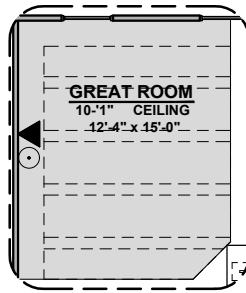

# Shalem Options

1,473 Square Feet

Community: Painted Desert

LOW VOLTAGE LEGEND	
LOGO	DESCRIPTION
	CABLE TV
	CAT 5 DATA

**Deluxe Glass Shower**

**Ceiling Beam Treatment**

**Fireplace**

**Contemporary Fireplace**