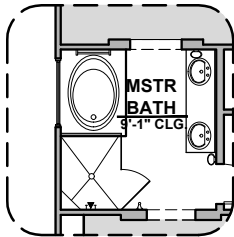

# Shalem Options

1,473 Square Feet

Community: Painted Desert

LOW VOLTAGE LEGEND	
LOGO	DESCRIPTION
	CABLE TV
	CAT 5 DATA

**Deluxe Glass Shower**

**Ceiling Beam Treatment**

**Fireplace**

**Contemporary Fireplace**