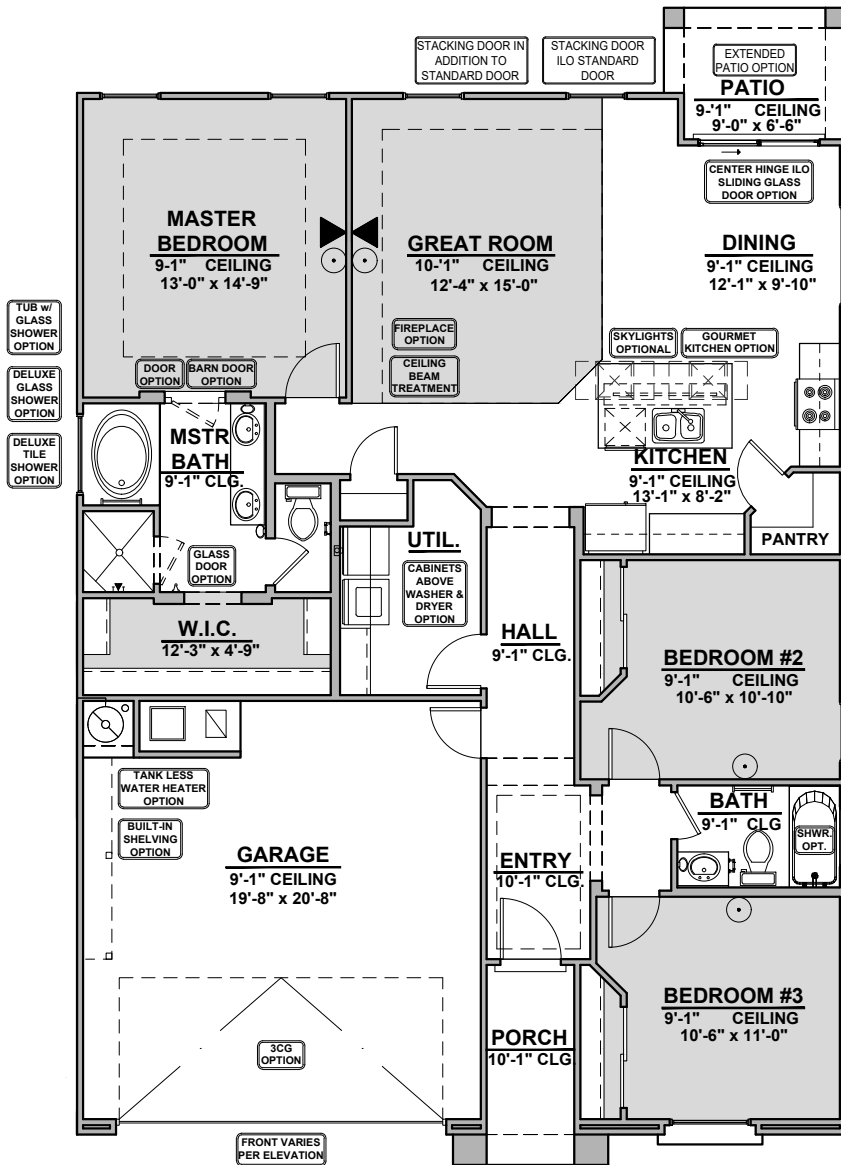

# Shalem

1,473 Square Feet

Community: Painted Desert

LOW VOLTAGE LEGEND	
LOGO	DESCRIPTION
	CABLE TV
	CAT 5 DATA

Spanish Colonial (A)

Tuscan (B)

Garage Orientation: Left      Right

Home is complete and accepted as built. \_\_\_\_\_

# Shalem Options

1,473 Square Feet

Community: Painted Desert

LOW VOLTAGE LEGEND	
LOGO	DESCRIPTION
	CABLE TV
	CAT 5 DATA

**Deluxe Glass Shower**

**Ceiling Beam Treatment**

**Fireplace**

**Contemporary Fireplace**

**Tub w/ Glass Shower**

**Center Hinge ILO Sliding Glass Door**

**Tankless Water Heater**

**Traditional Fireplace**

**Deluxe Tile Shower**

**Barn Door**

**Bath 2 Shower**

**Gourmet Kitchen**