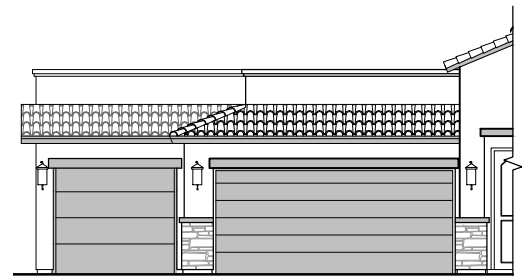

# Shalem

1,473 Square Feet

Community: Painted Desert

LOW VOLTAGE LEGEND	
LOGO	DESCRIPTION
	CABLE TV
	CAT 5 DATA

3rd Car Garage

3CG Spanish Colonial (A)

3CG Tuscan (B)