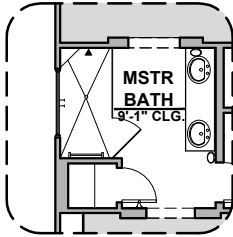

# Shalem Options

1,473 Square Feet

Community: Painted Desert

LOW VOLTAGE LEGEND	
LOGO	DESCRIPTION
	CABLE TV
	CAT 5 DATA

**Deluxe Glass Shower**

**Ceiling Beam Treatment**

**Fireplace**

**Contemporary Fireplace**